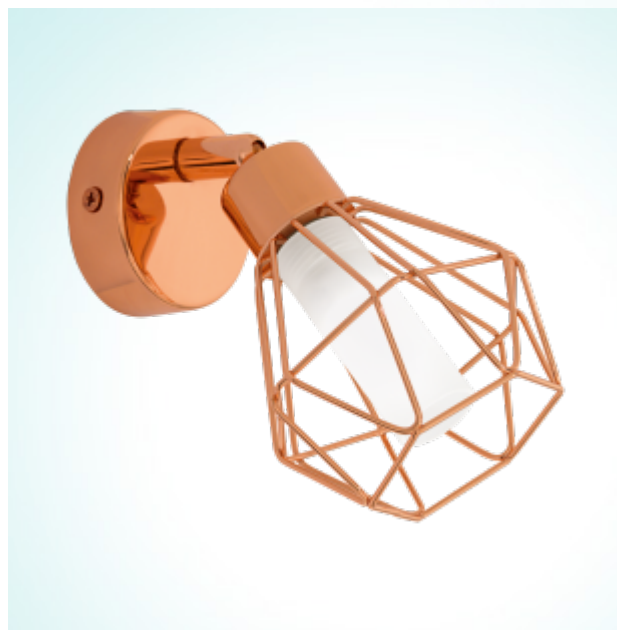

95545

ZAPATA

General Information

Article:	95545
Lighting Type:	spot
Collection:	Trend
EAN Code:	9002759955458

Dimensions

Ø:	60 mm
Weight:	0.295 kg

Illuminant

Socket:	G9
Illuminant:	G9-LED
Delivery:	incl.
Wattage:	1x 2.5W
Luminous Flux:	1x 300 lm
Luminous Colour:	3000K warm white
Average Lifetime:	15,000 h
Colour Rendering Index:	>80 Ra
Energy Efficiency:	A++
Suitable for:	A++ - E
kWh/1000:	3.00

Info on Recycling: [more Information](#)

Detailed Information

Material & Colour

Enclosure Material:	steel
Enclosure Colour:	copper
Glass / Shade Material:	satinated glass
Glass / Shade Colour:	white

Technical Information

Protection Rating:	IP20
Protection Class:	1
Line Voltage:	220-240V,50/60Hz
Operation Voltage:	220-240V,50/60Hz

LED

Technical changes reserved